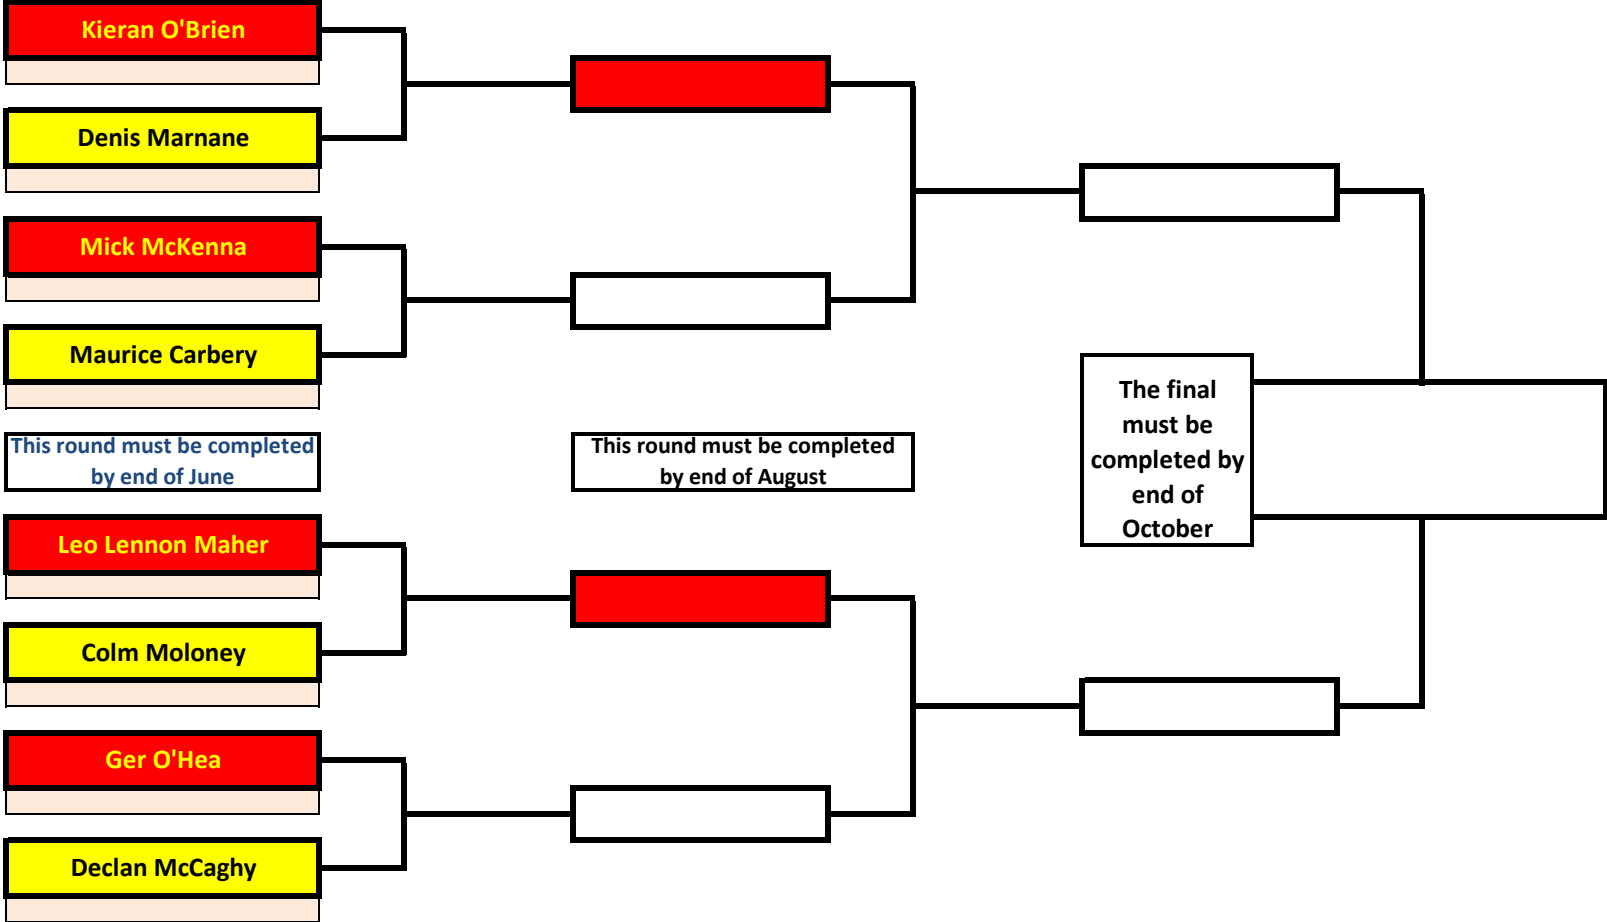

# Myo's Golf Society Matchplay 2026

In the quarter finals and semi finals, the player shown first (on top) has choice of venue, but also has the obligation to arrange the match

Matches are played off full Course Handicap difference (lower plays off scratch |)

The final will be played at a mutually agreed venue (usually neutral) with the Society contributing towards the green fees